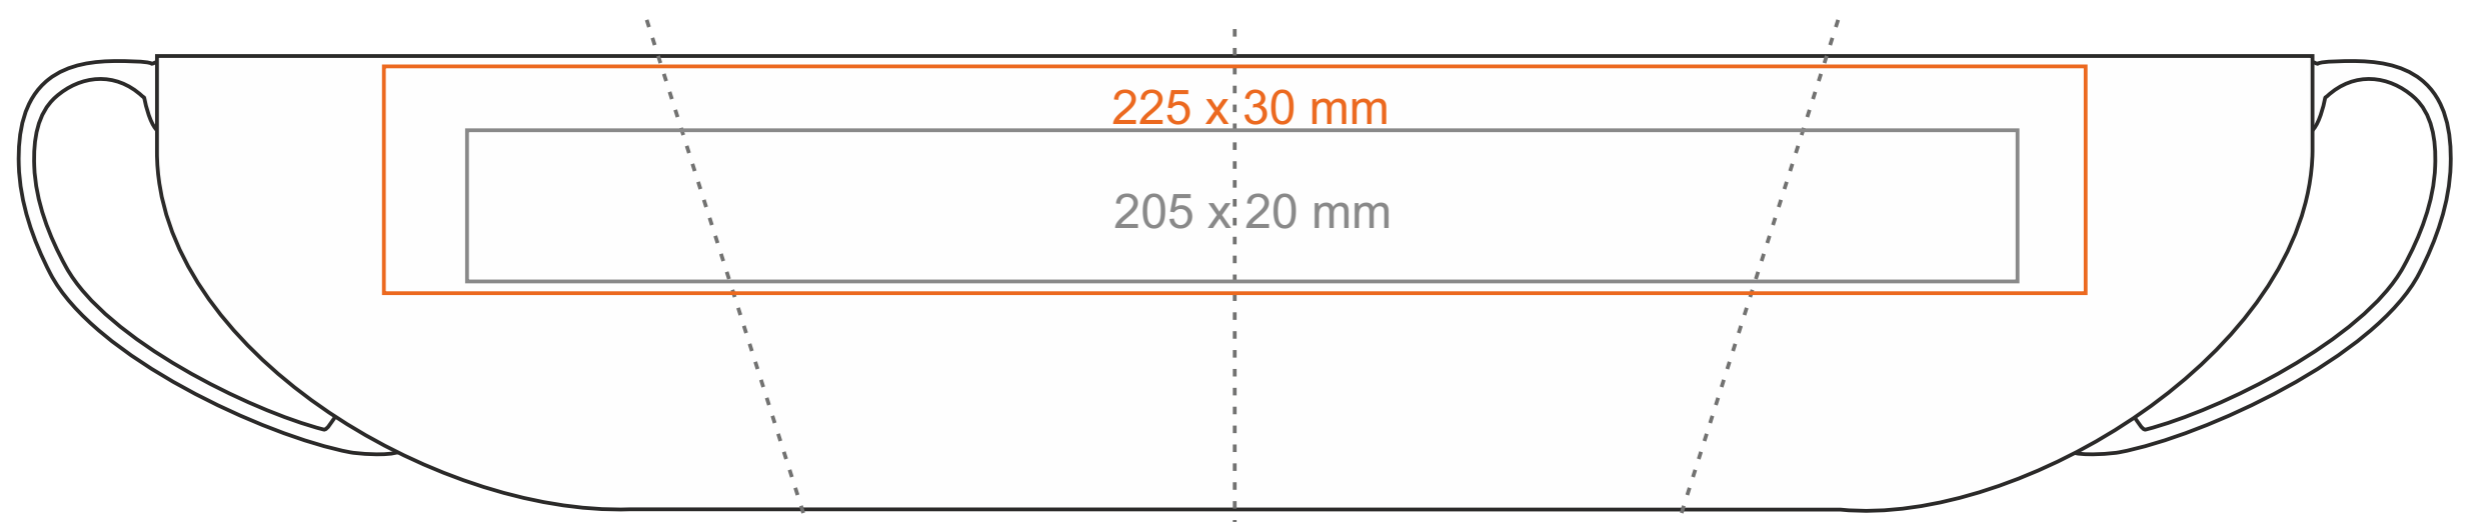

# C\_221 Sonata

220 ml / h: 60 mm / Ø 95 mm

spodek Ø 153 mm

Nadruk wewnątrz na ścianie  
Nadruk wewnątrz na dnie  
Nadruk od spodu

- 50 x 10 mm
- Ø 40 mm
- Ø 35 mm

\*In the case of projects for transfer print running outside of the standard print area, please contact our sales department.

[How to prepare print material](#)

meaning

- Transfer Print
- Sensitive Touch
- Direct Print