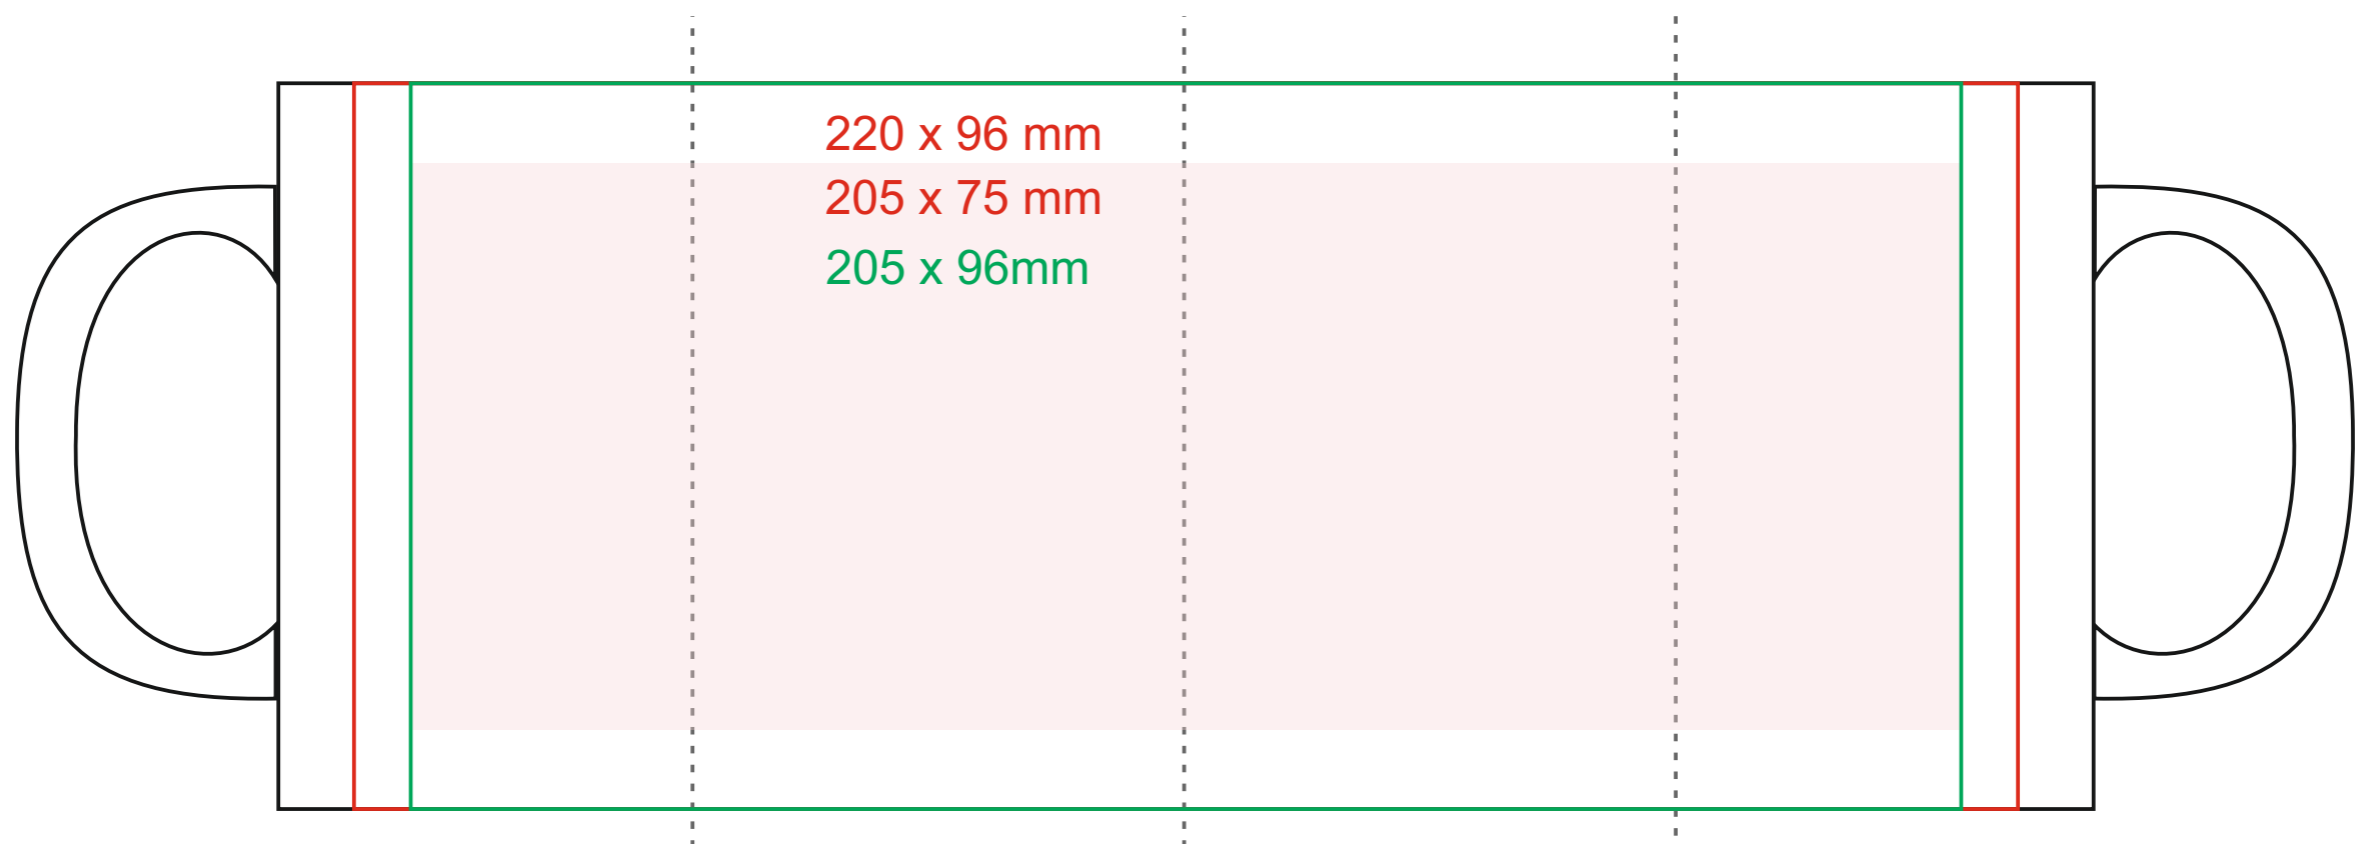

# M\_062 Tomek Art

300 ml / h: 96 mm / Ø 82 mm

[How to prepare print material](#)

## meaning

- Master Sublimation
- Project with small elements (safe area printing for small elements and texts)
- Smart Sublimation