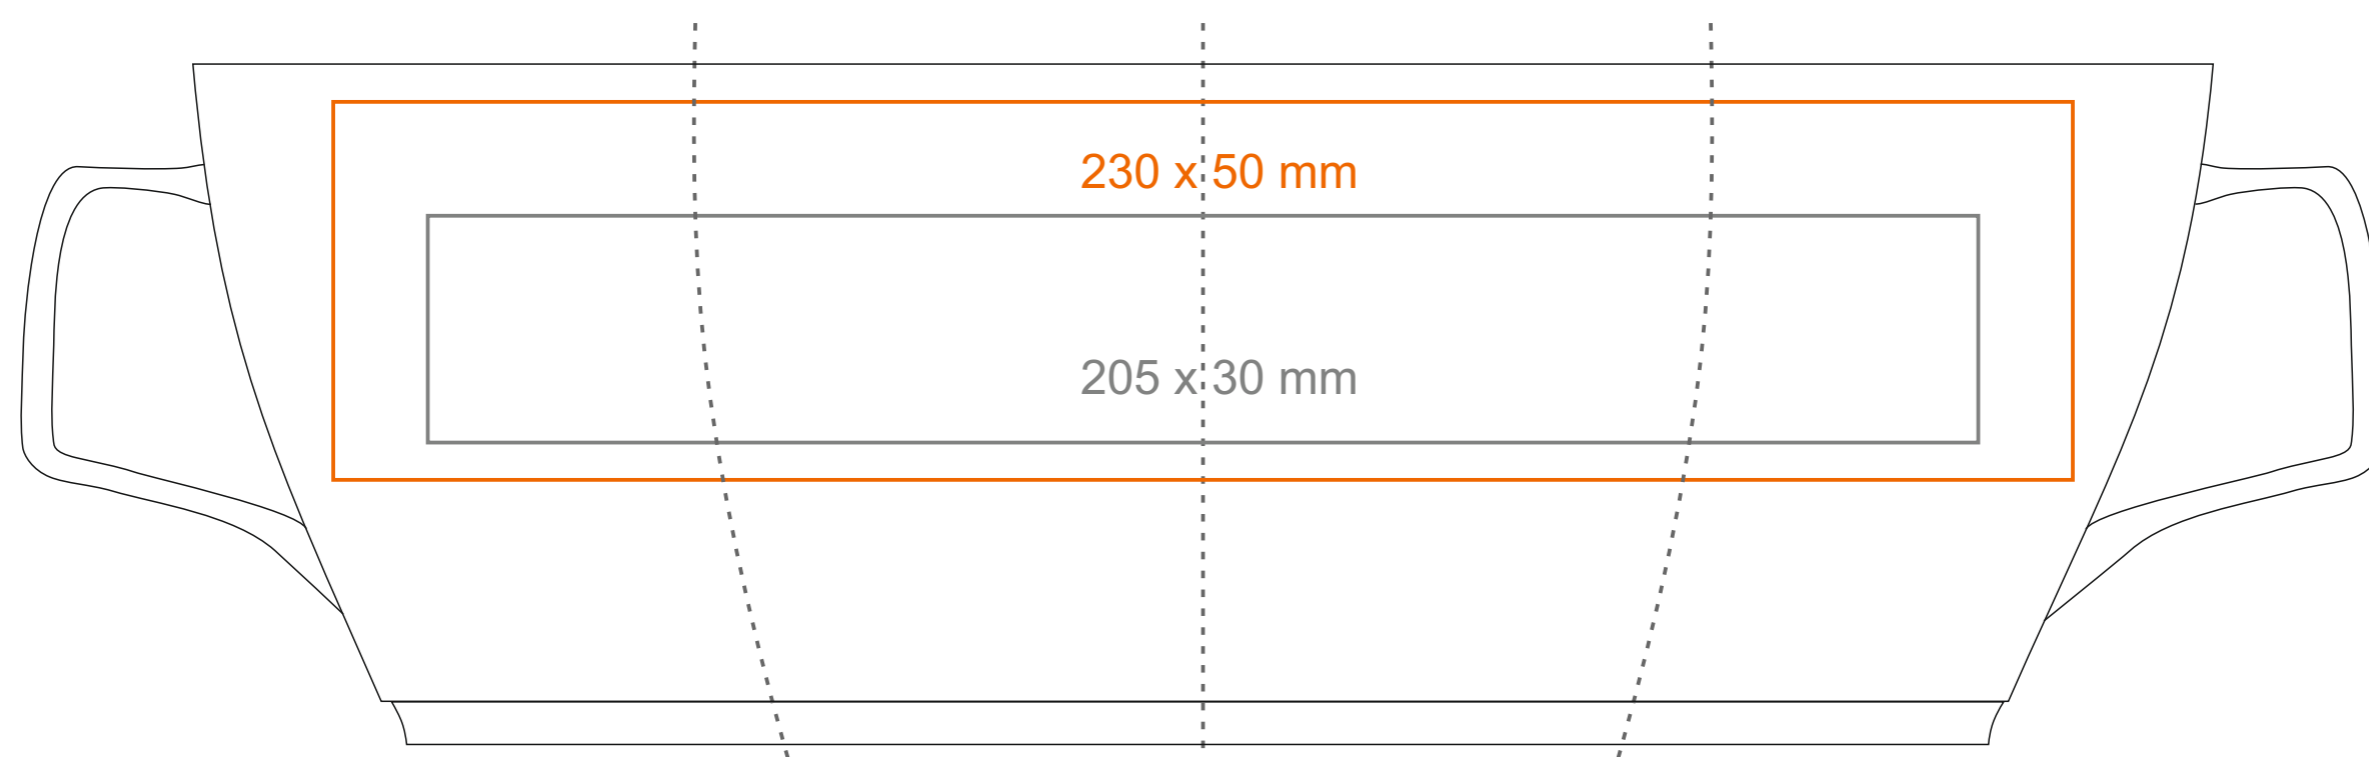

M_464 Barrel Pure

300 ml / h: 90 mm / Ø 90 mm

Imprint on the handle
 Imprint on the inside
 Imprint on the bottom inside
 Imprint on the bottom outside

- 50 x 10 mm
- 50 x 20 mm
- Ø 40 mm
- Ø 30 mm

*In the case of projects for transfer print running outside of the standard print area, please contact our sales department.

[How to prepare print material](#)

meaning

- Transfer Print
- Sensitive Touch
- Direct Print