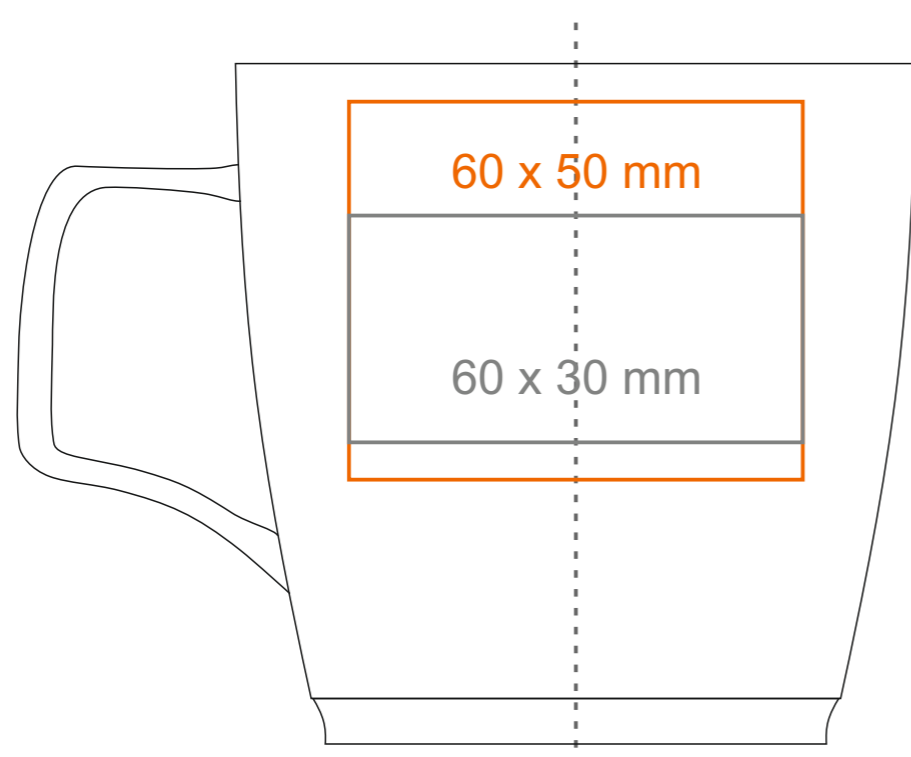

M_464 Barrel Pure

300 ml / h: 90 mm / Ø 90 mm

Imprint on the handle
 Imprint on the inside
 Imprint on the bottom inside
 Imprint on the bottom outside

- 50 x 10 mm
- 50 x 20 mm
- Ø 40 mm
- Ø 30 mm

*In the case of projects for transfer print running outside of the standard print area, please contact our sales department.

[How to prepare print material](#)

meaning

- Transfer Print
- Sensitive Touch
- Direct Print