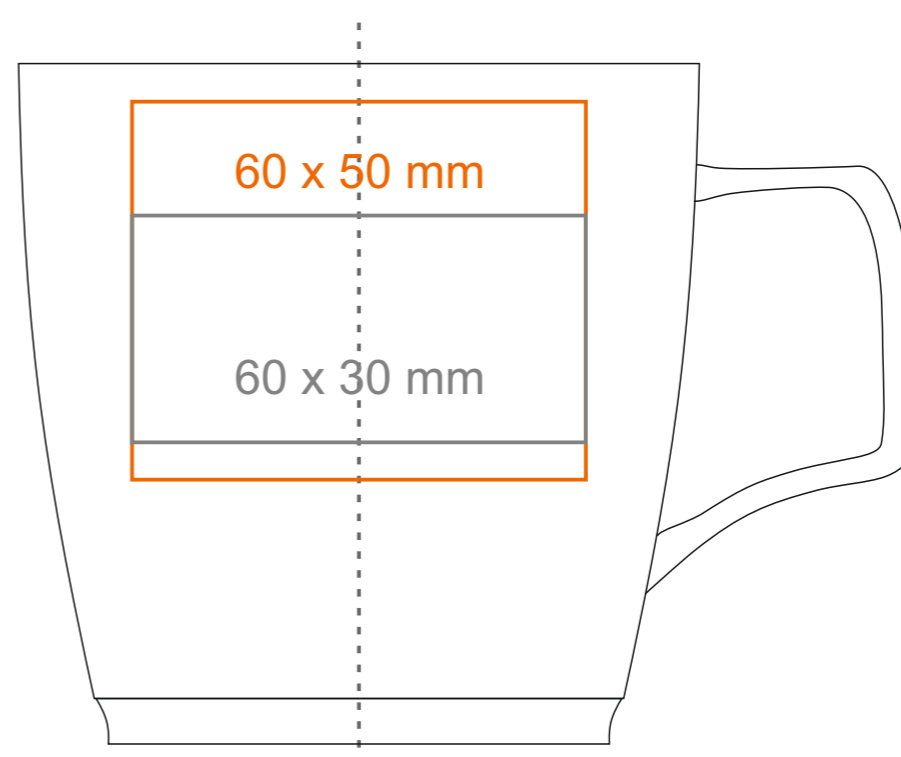

M_464 Barrel Pure

300 ml / h: 90 mm / Ø 90 mm

Imprint on the handle
 Imprint on the inside
 Imprint on the bottom inside
 Imprint on the bottom outside

- 50 x 10 mm
- 50 x 20 mm
- Ø 40 mm
- Ø 30 mm

*In the case of projects for transfer print running outside of the standard print area, please contact our sales department.

[How to prepare print material](#)

meaning

- Transfer Print
- Sensitive Touch
- Direct Print