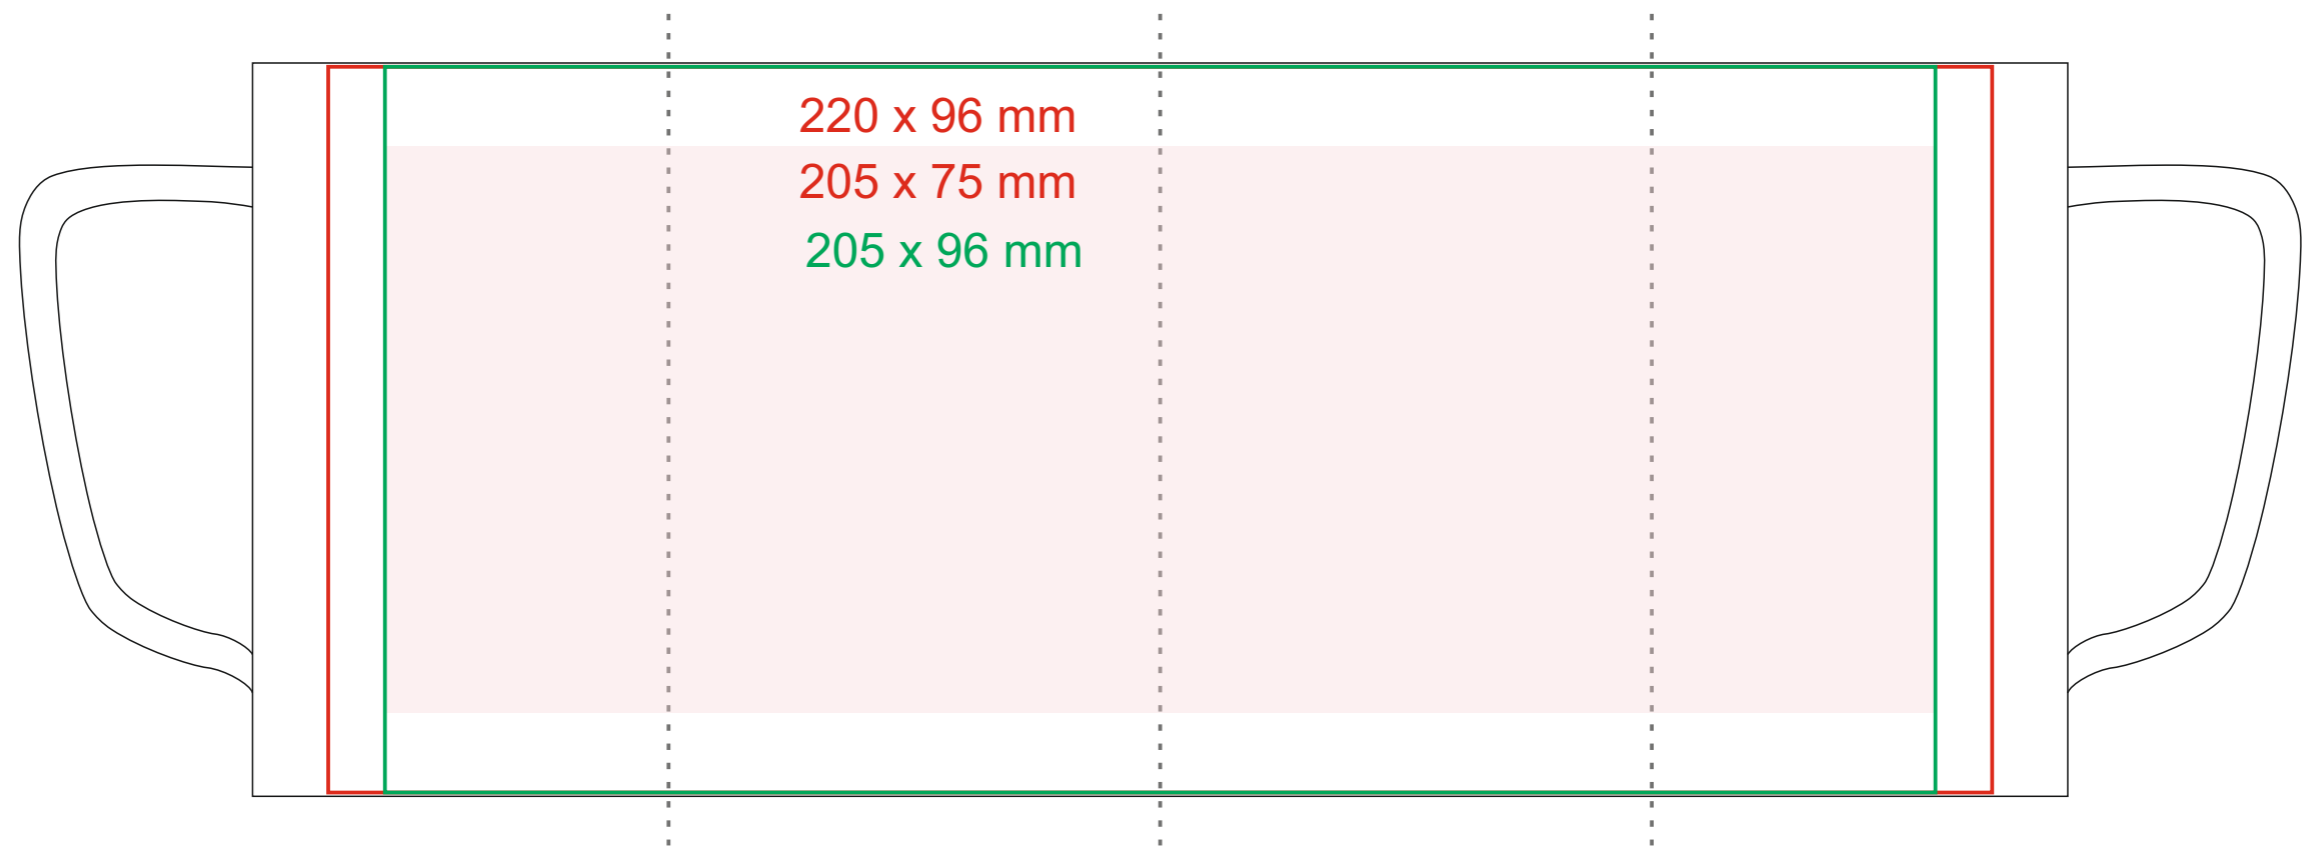

# M\_470 Tommy art

310 ml / h: 97 mm / Ø 83 mm

[How to prepare print material](#)

## meaning

- Master Sublimation
- Project with small elements (safe area printing for small elements and texts)
- Smart Sublimation