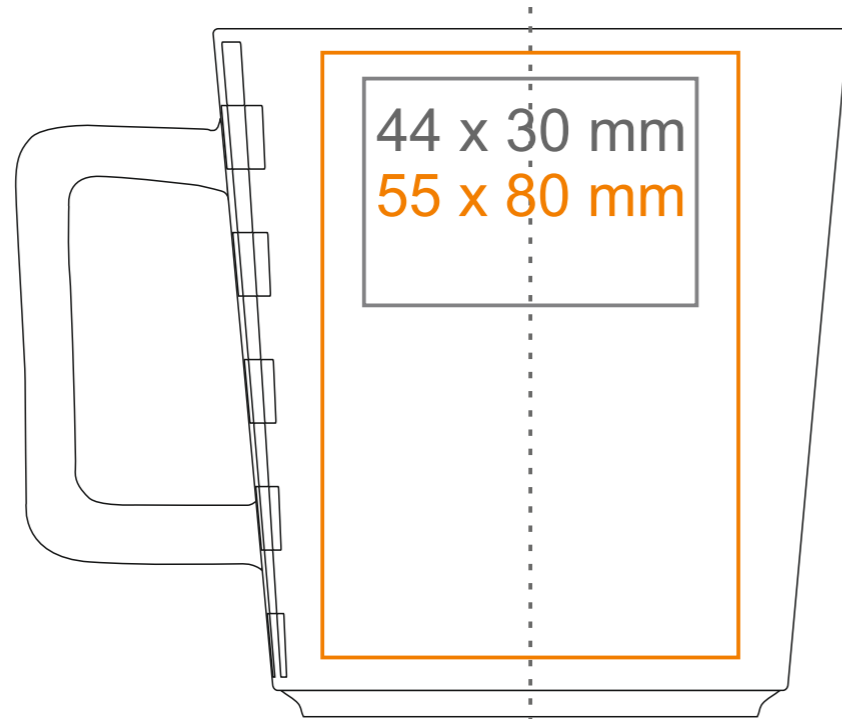

# M543 GAMBIT

290 ml / h: 91 mm / Ø 84 mm

- Imprint on the handle 50 x 9 mm
- Imprint on the inside 40 x 20 mm
- Imprint on the bottom inside Ø 35 mm
- Imprint on the bottom outside Ø 42 mm

\*In the case of projects for transfer print running outside of the standard print area, please contact our sales department.

## meaning

- Transfer Print
- Sensitive Touch
- Direct Print