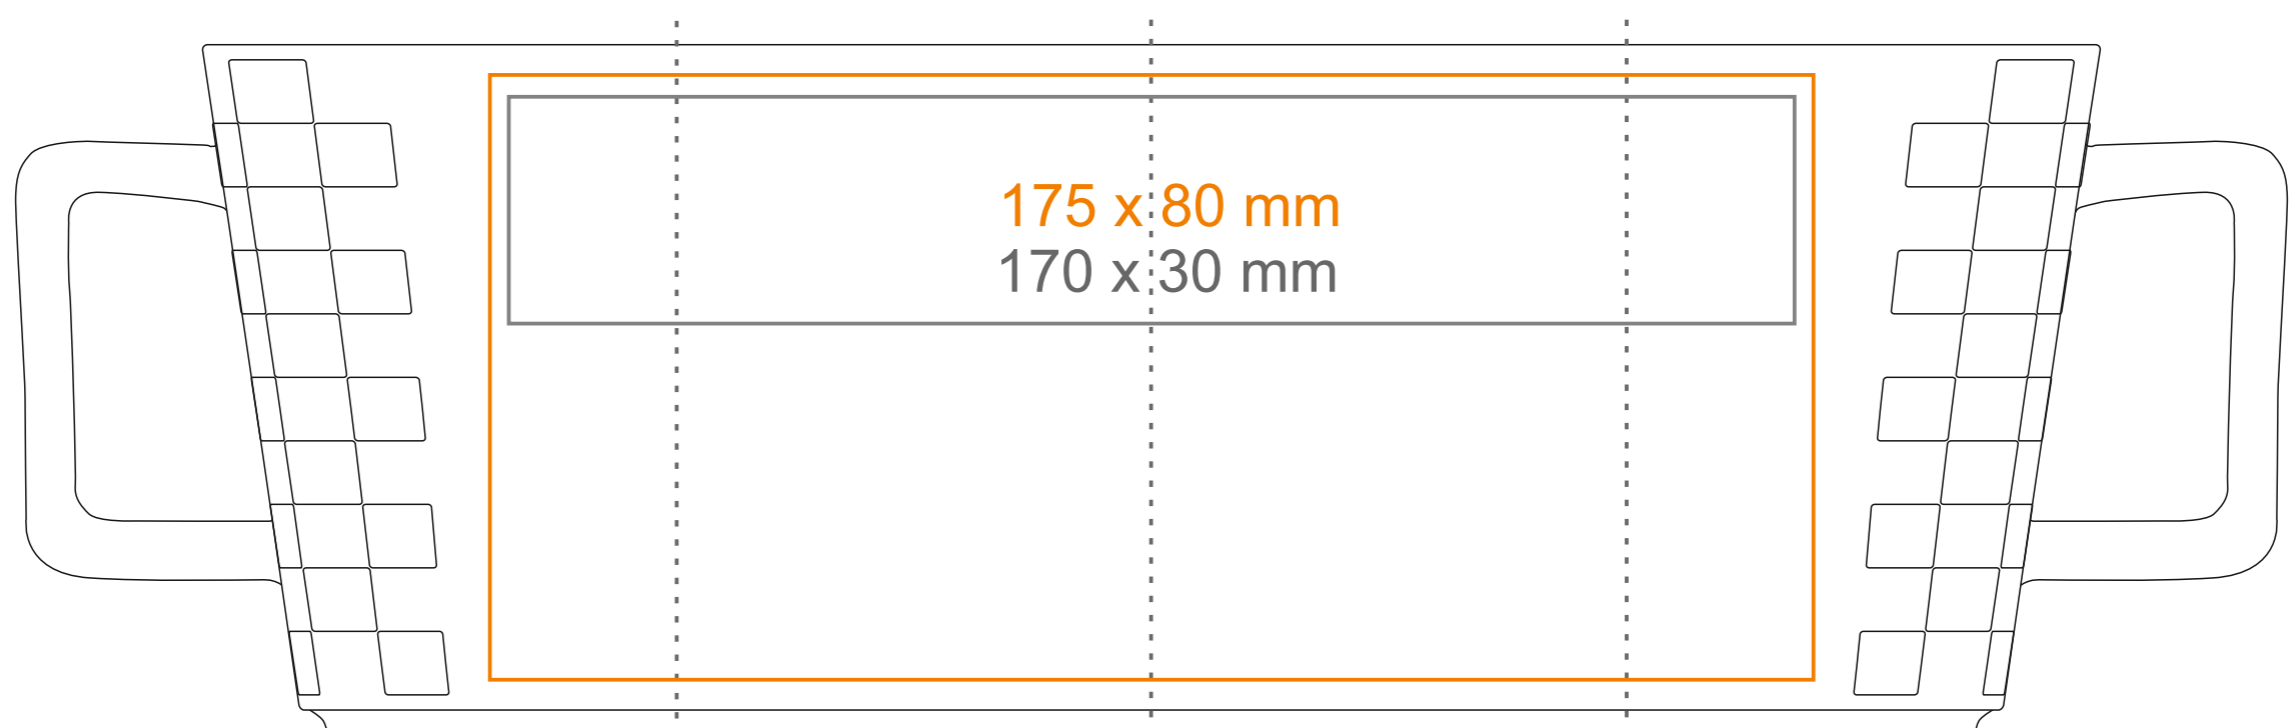

# M543 GAMBIT

290 ml / h: 91 mm / Ø 84 mm

- Imprint on the handle 50 x 9 mm
- Imprint on the inside 40 x 20 mm
- Imprint on the bottom inside Ø 35 mm
- Imprint on the bottom outside Ø 42 mm

\*In the case of projects for transfer print running outside of the standard print area, please contact our sales department.

## meaning

- Transfer Print
- Sensitive Touch
- Direct Print