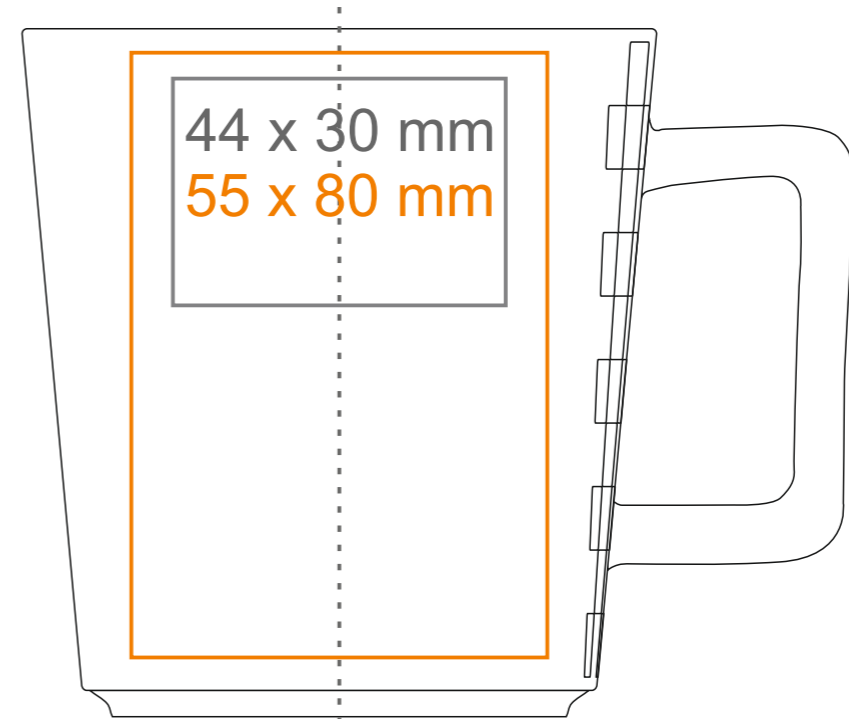

# M543 GAMBIT

290 ml / h: 91 mm / Ø 84 mm

- Imprint on the handle 50 x 9 mm
- Imprint on the inside 40 x 20 mm
- Imprint on the bottom inside Ø 35 mm
- Imprint on the bottom outside Ø 42 mm

\*In the case of projects for transfer print running outside of the standard print area, please contact our sales department.

## meaning

- Transfer Print
- Sensitive Touch
- Direct Print